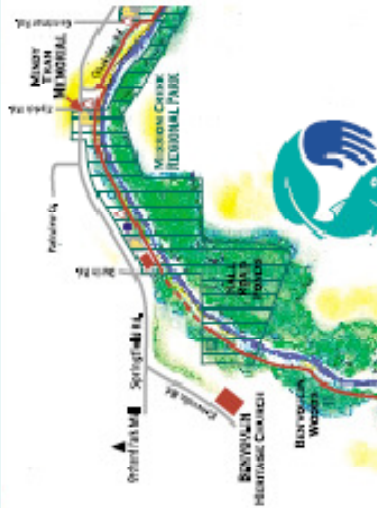

The Mission Creek Trail Map

Trail Etiquette

- Bicycle speed limit 10 km/hr.
- Dogs must be on a leash at all times.
- Pick up your dog's waste.
- Plastic bags are provided in dispensers along the trail.
- Deposit litter in receptacles provided.
- Please stay on the trail at all times.
- You may disturb wildlife, damage fish eggs or impact water quality.
- The creek may be very dangerous during run-off.
- Unauthorized motorized vehicles are prohibited on the Greenway.

Special thanks to Sun-Rype for their contribution to the Mission Creek Greenway and the production of this Trail Guide.

Enjoy the Greenway
Open from 6 am to dusk.

Operated and maintained by the Regional District of Central Okanagan. For more information call