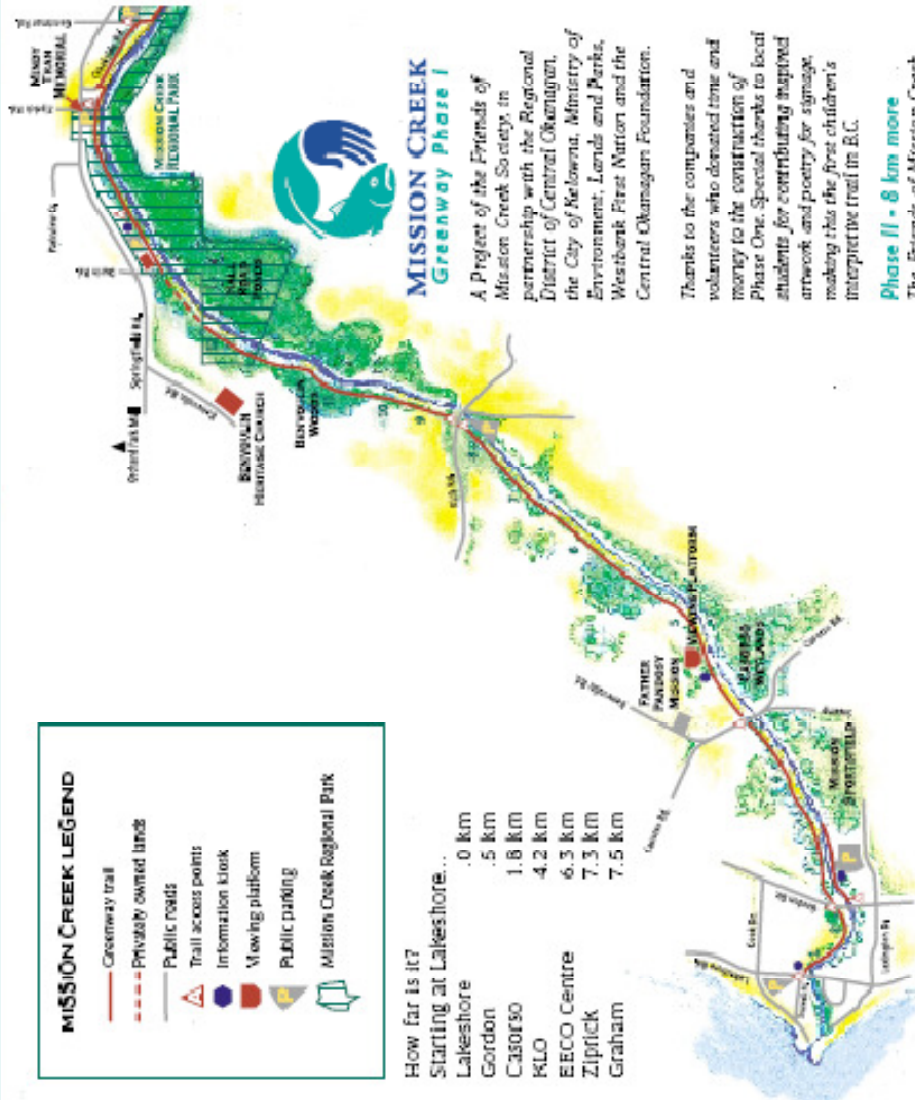

MISSION CREEK Greenway Phase I

A Project of the Friends of Mission Creek Society in partnership with the Regional District of Central Okanagan, the City of Kelowna, Ministry of Environment, Lands and Parks, Westbank First Nation and the Central Okanagan Foundation.

Thanks to the companies and volunteers who donated time and money to the construction of Phase One. Special thanks to local students for contributing inspired artwork and poetry for signage, making this the first children's interpretive trail in B.C.

Phase II - 8 km more

The Friends of Mission Creek are hard at work on plans and fundraising for Phase Two of the Greenway. Visit www.greenway.kelowna.bc.ca for an update.

MISSION CREEK

MISSION CREEK